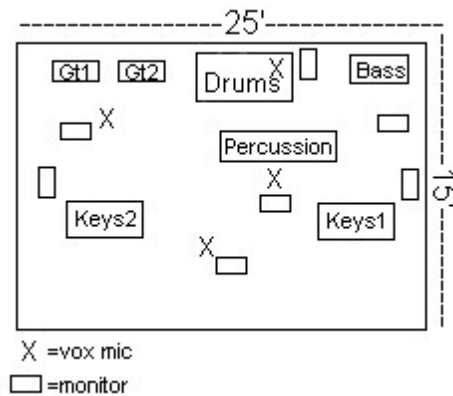

Kwame Bediako Technical Rider

7 Band Members: Kwame (Lead Vox, Gt.1), Vince (Keyboard 1), Theo (Keyboard 2), Hiram (Bass), Razor (Drums, Back-Vox), Didi (Gt.2, Back-Vox), Kofi (Percussion, Back-Vox).

PA Requirements:

24 Channel – House and Monitor Console (16 in some cases).
3 Monitor mixes (minimum).
4 Monitors minimum (7 preferred).
4 Direct Boxes (minimum); 3 for keyboards, 1 for bass.
1 digital reverb or suitable effects processor (minimum).
14 mics
Cassette Deck

Microphone List:

Drum Mics – (7 minimum) Kick, Snare, Hat, Tom 1, Tom 2, Floor Tom/Timbale, Overhead.
Guitar Mics – (2) Guitar1 and Guitar 2.
Percussion – (1 minimum) Congas, Toys.
Vocals – (4) Vocal Mics.
Bass – (1) Direct Box
Keyboards – (3) Direct Boxes, Keyboard 1 (2), Keyboard 2 (1).

BackLine:

- (1) Ampeg SVT Bass Rig.
- (2) Fender Twin Reverb or comparable guitar amplifiers.
- Complete acoustic drum kit: Kick, Snare, Highhat, 2 Toms, Floor Tom/Timbale, Crash Cymbal.

7410 N. Winchester 1S
Chicago IL 60626
773/318-6337