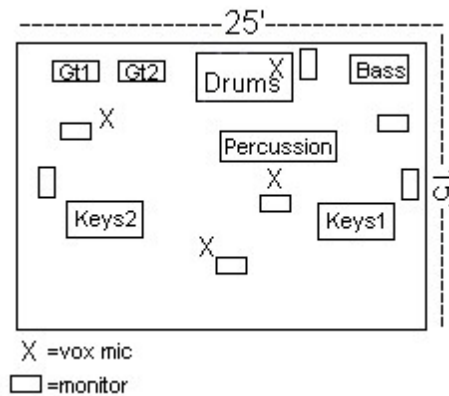

## Kwame Bediako Technical Rider

7 Band Members: Kwame (Lead Vox, Gt.1), Vince (Keyboard 1), Theo (Keyboard 2), Hiram (Bass), Razor (Drums, Back-Vox), Didi (Gt.2, Back-Vox), Kofi (Percussion, Back-Vox).

### PA Requirements:

24 Channel – House and Monitor Console (16 in some cases).  
3 Monitor mixes (minimum).  
4 Monitors minimum (7 preferred).  
4 Direct Boxes (minimum); 3 for keyboards, 1 for bass.  
1 digital reverb or suitable effects processor (minimum).  
14 mics  
Cassette Deck

### Microphone List:

Drum Mics – (7 minimum) Kick, Snare, Hat, Tom 1, Tom 2, Floor Tom/Timbale, Overhead.  
Guitar Mics – (2) Guitar1 and Guitar 2.  
Percussion – (1 minimum) Congas, Toys.  
Vocals – (4) Vocal Mics.  
Bass – (1) Direct Box  
Keyboards – (3) Direct Boxes, Keyboard 1 (2), Keyboard 2 (1).

### BackLine:

- (1) Ampeg SVT Bass Rig.
- (2) Fender Twin Reverb or comparable guitar amplifiers.
- Complete acoustic drum kit: Kick, Snare, Highhat, 2 Toms, Floor Tom/Timbale, Crash Cymbal.

7410 N. Winchester 1S  
Chicago IL 60626  
773/318-6337